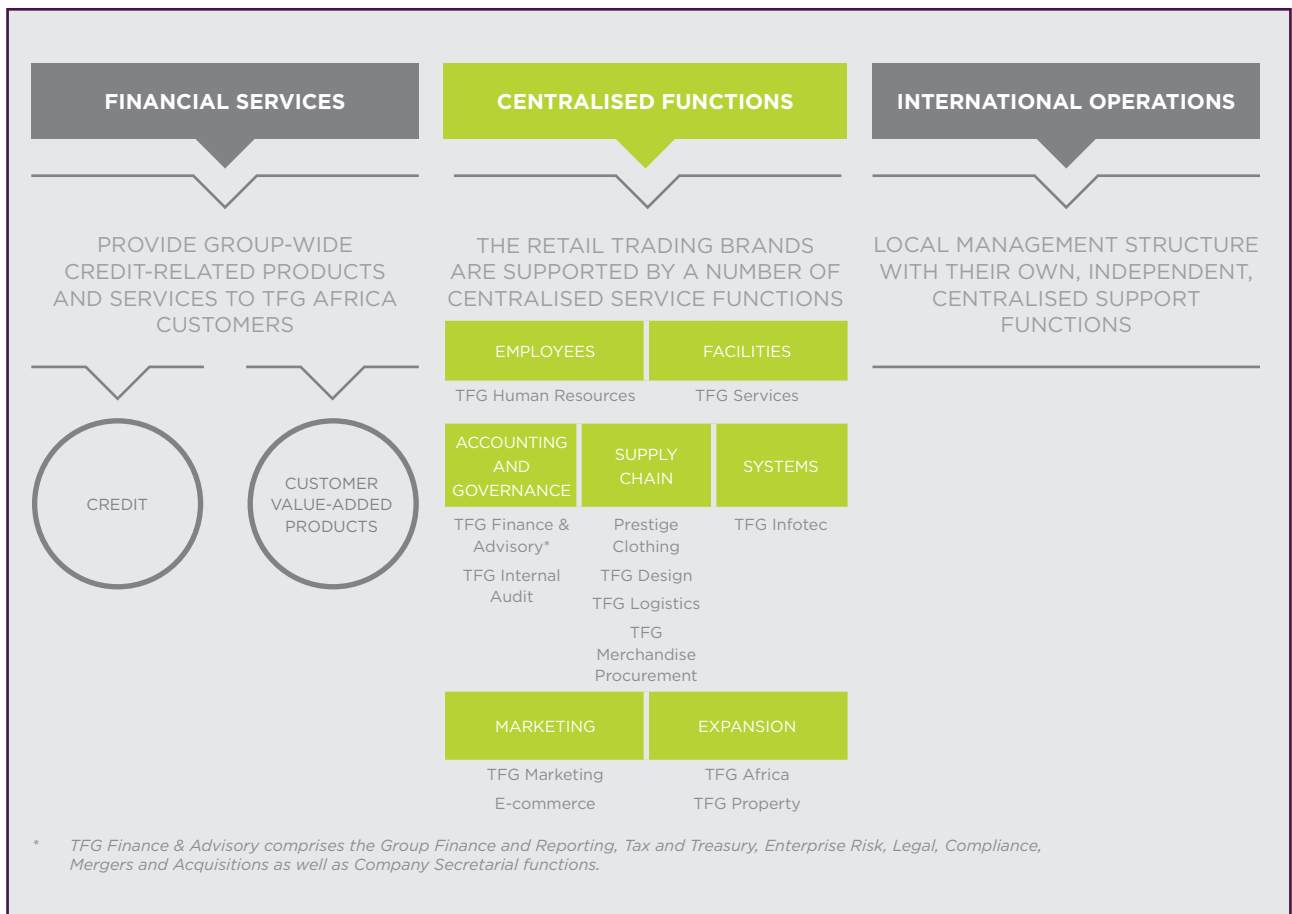

OUR CORPORATE STRUCTURE

RETAIL TRADING DIVISIONS

@HOME

@home THE HOMEWARE STORE @homelivingspace[®]
THE HOMEWARE STORE

EXACT

EXACT

THE FIX

THE FIX

SODA BLOC

S O D A BLOC

SPORT DIVISION

sportscene TOTALSPORTS DUESOUTH

TFG MOBILE

hi[®]

E-COMMERCE

@home THE HOMEWARE STORE DUESOUTH Fabiani. FOSCHINI hi[®] MARKHAM
Phase Eight sportscene TOTALSPORTS WHISTLES